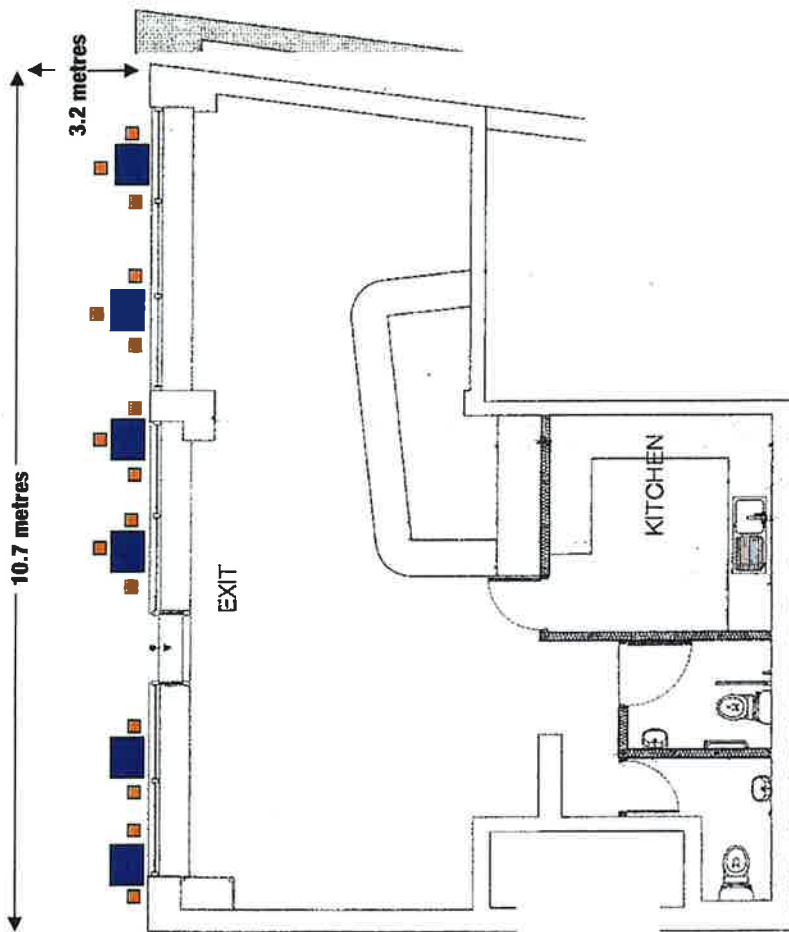

HIGH STREET

Tables

Chairs

Blind Illusions - Deal - Kent

DWG: Ground_Floor

Date: 01.08.13

Scale: 1:100

Rev: 1

1:500